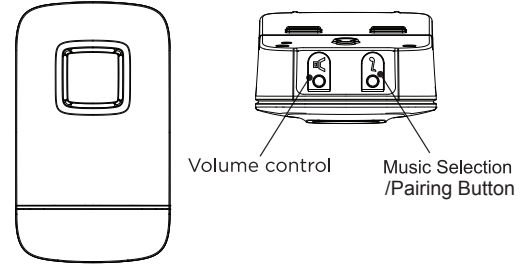

## Installation

The bell push can be mounted on door frame.  
The chime can be put on table or put to the strip.

## Transmitter unit

Fig. 2

## Receiver unit

Fig. 3

Volume control

Music Selection/  
Pairing Button